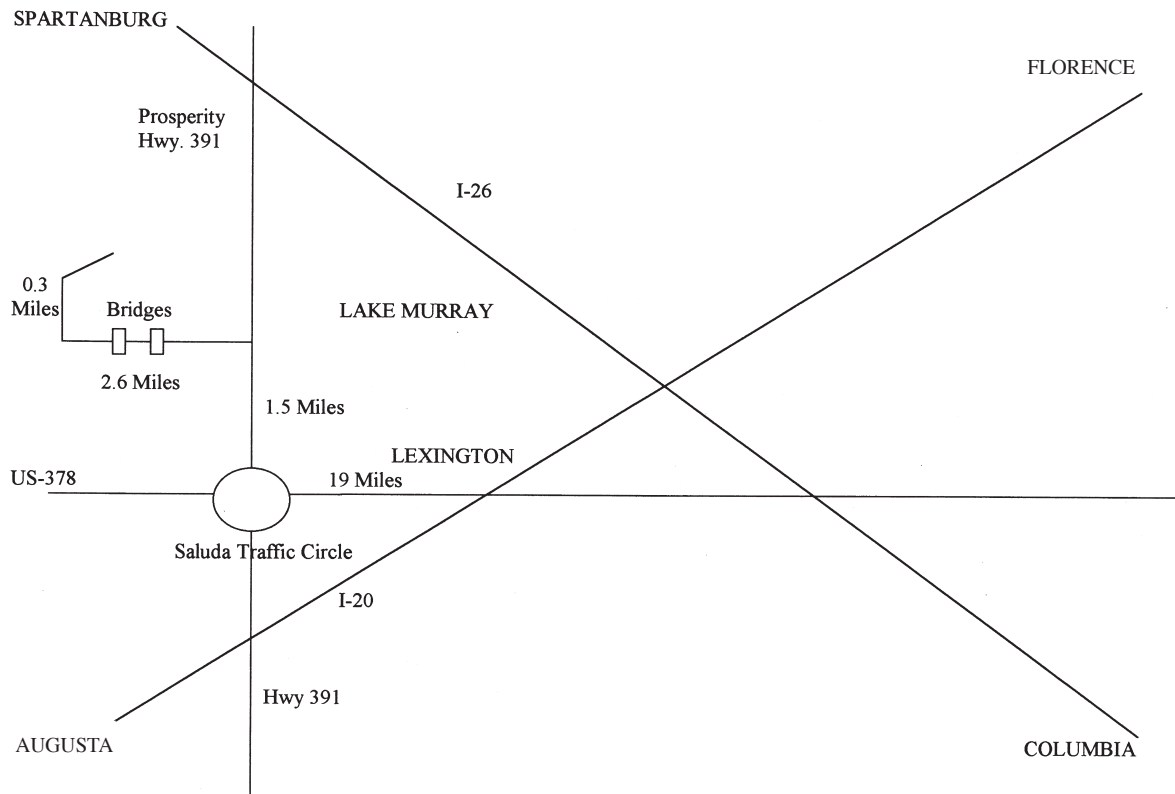

Directions to Camp Barstow

From Columbia, SC:

- Take Hwy. 378 through Lexington to the Saluda Traffic Circle
- Turn right onto Route 391 off the circle (headed toward Prosperity).
- After 1.5 miles, turn left onto Mt. Willing Road. (Look for Camp Barstow sign.)
- While on Mt. Willing Road, cross two bridges.
- 8/10 of a mile after the second bridge, turn right at the Camp Barstow sign.
- Stay on this road until you come to the first road to the right.
- Turn right and continue to follow the signs into the parking lot.

From Augusta, GA:

- Take I-20 East to exit #39
- Turn right at the end of the exit ramp onto Hwy 178 North
- After approximately 8.5 miles, you will come to an intersection
- This is the intersection of Hwy 178 and Hwy 23
- Proceed straight across Hwy 23, you are now on Hwy 391
- Take Hwy 391 approximately 11 miles to the Saluda Traffic Circle
- Follow the traffic circle around and remain on Hwy 391(headed toward Prosperity)
- After 1.5 miles, turn left onto Mt. Willing Road. (Look for Camp Barstow sign)
- While on Mt. Willing Road, cross two bridges
- 8/10 of a mile after the second bridge, turn right at the Camp Barstow sign
- Stay on this road until you come to the first road to the right
- Turn right and continue to follow the signs into the parking lot